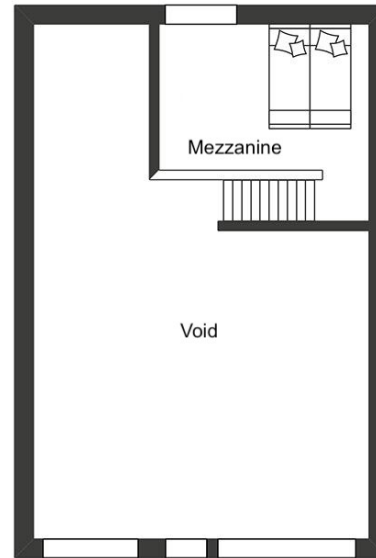

## *Sirius Cabin*

---

**Area:** 71 square metres

**Bedrooms:** 2 bedrooms on the ground floor and mezzanine

**Cabin facilities:** Dishwasher, Fridge, Freezer, Coffeemaker, Electric kettle, Toaster, Stove/Oven, Inductionstove, Oven with a microwave function, Washing machine, Drying cabinet, Electric sauna, Shower x 2, WC x 2, Smart TV, Hair dryer, Travel cot, Highchair, Potty, Car heating, Charging point for electric car

Ground Floor

Mezzanine