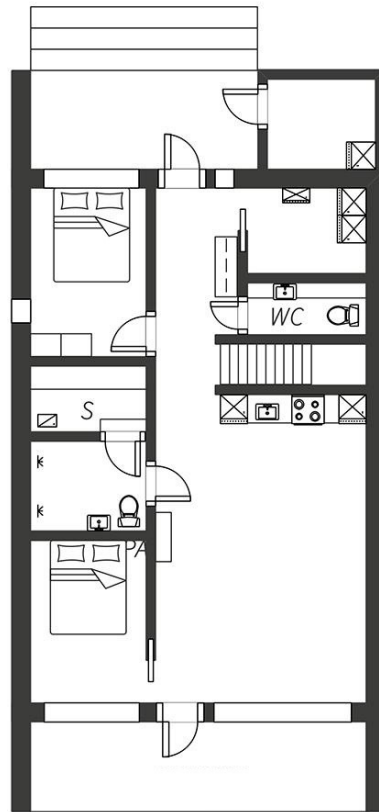

## *Sirius Cabin*

---

**Area:** 71 square metres

**Bedrooms:** 2 bedrooms on the ground floor and mezzanine

**Cabin facilities:** Dishwasher, Fridge, Freezer, Coffeemaker, Electric kettle, Toaster, Stove/Oven, Inductionstove, Oven with a microwave function, Washing machine, Drying cabinet, Electric sauna, Shower x 2, WC x 2, Smart TV, Hair dryer, Travel cot, Highchair, Potty, Car heating, Charging point for electric car

Ground Floor

Mezzanine